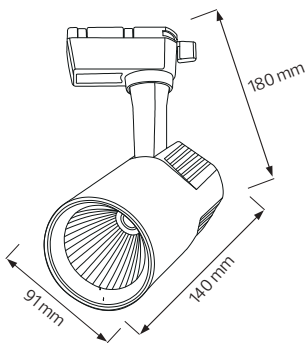

## Technical Drawing

## Technical Data

Voltage (V)	175-265V
Product Wattage (W)	36
Equivalence with incandescent lamp(W)	288
Colour Render Index (Ra)	>Ra80
Colour Temperature (K)	4200K
Materials	Cast-Aluminium
Protection Class	II
Dimmable	No
EEI	A to A++
Warm-up time up to 60 %of the full light output	Instant Full Light
Luminous Flux (lm)	2880
Luminous Efficacy (lm/W)	80
Rated Life (hrs) ⌚	30.000
IP Rating	20
Power Factor	>0.5
Beam Angle	24°
Starting Time	<0.2s
Number of ON-OFF cycling	x20000