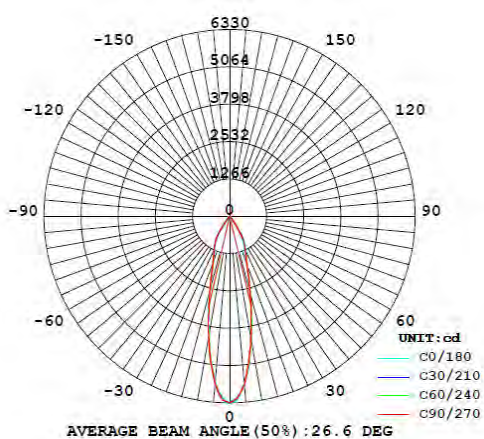

## Technical Drawing

## Photometric Diagram

## Technical Data

Voltage (V)	175-265V
Product Wattage (W)	36
Equivalence with incandescent lamp(W)	288
Colour Render Index (Ra)	>Ra80
Colour Temperature (K)	4200K
Materials	Cast-Aluminium
Protection Class	II
Dimmable	No
EEI	A to A++
Warm-up time up to 60 %of the full light output	Instant Full Light
Luminous Flux (lm)	2880
Luminous Efficacy (lm/W)	80
Rated Life (hrs) ⌚	30.000
IP Rating	20
Power Factor	>0.5
Beam Angle	24°
Starting Time	<0.2s
Number of ON-OFF cycling	x20000