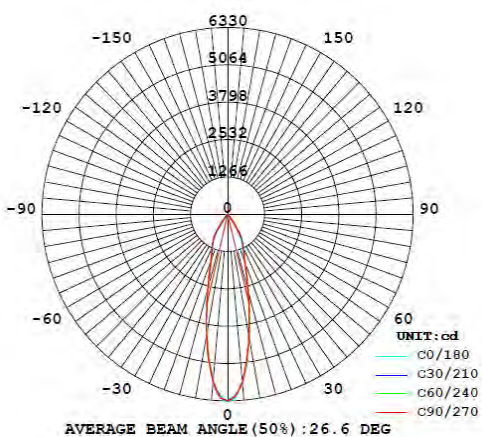

LED TRACKLIGHT

Product&Family Code: 018 026 0030

VARNA-30

Technical Drawing

Photometric Diagram

Technical Data

Voltage (V)	175-265V
Product Wattage (W)	30
Equivalence with incandescent lamp(W)	240
Colour Render Index (Ra)	>Ra80
Colour Temperature (K)	4200K
Materials	Cast-Aluminium
Protection Class	II
Dimmable	No
EEI	A to A ⁺⁺
Warm-up time up to 60 %of the full light output	Instant Full Light
Luminous Flux (lm)	2400
Luminous Efficacy (lm/W)	80
Rated Life (hrs) ⌚	30.000
IP Rating	20
Power Factor	>0.5
Beam Angle	24°
Starting Time	<0.2s
Number of ON-OFF cycling	x20000