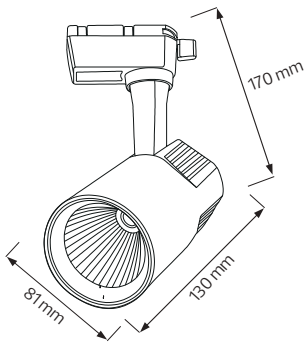

LED TRACKLIGHT

Product&Family Code: 018 026 0030

VARNA-30

Technical Drawing

Photometric Diagram

Technical Data

Voltage (V)	175-265V
Product Wattage (W)	30
Equivalence with incandescent lamp(W)	240
Colour Render Index (Ra)	>Ra80
Colour Temperature (K)	4200K
Materials	Cast-Aluminium
Protection Class	II
Dimmable	No
EEI	A to A ⁺⁺
Warm-up time up to 60 %of the full light output	Instant Full Light
Luminous Flux (lm)	2400
Luminous Efficacy (lm/W)	80
Rated Life (hrs) ⌚	30.000
IP Rating	20
Power Factor	>0.5
Beam Angle	24°
Starting Time	<0.2s
Number of ON-OFF cycling	x20000